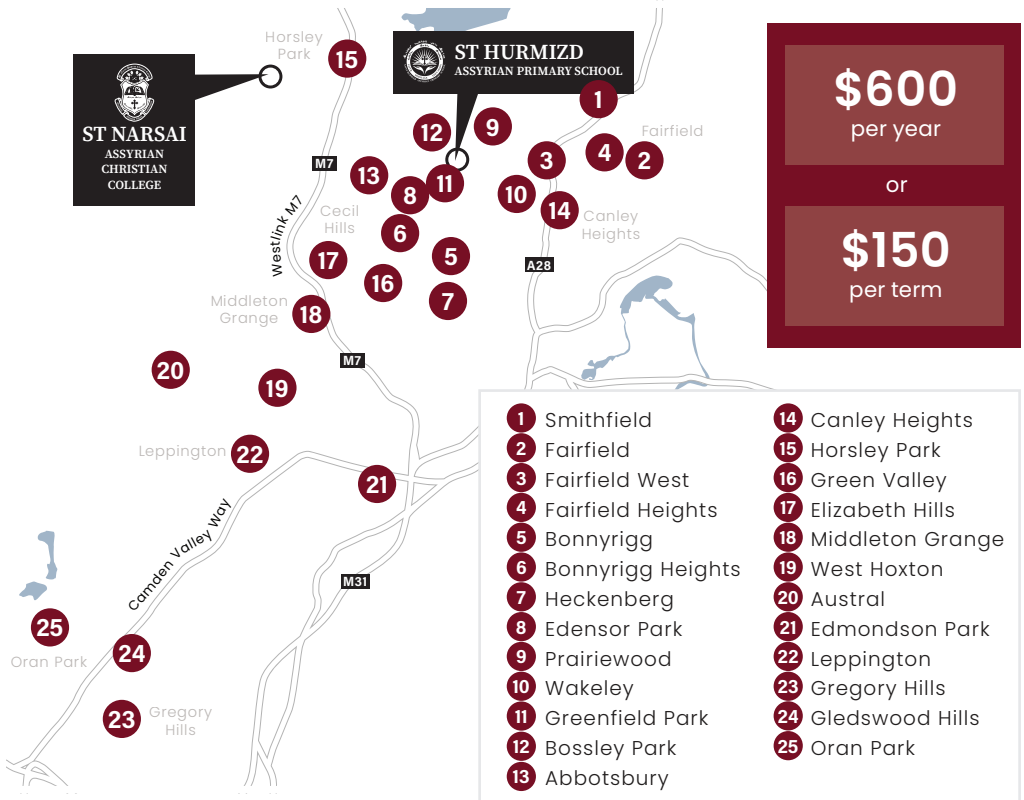

ST NARSAI ASSYRIAN CHRISTIAN COLLEGE

BUS SERVICE

Operating Now

Servicing suburbs within a 30km radius.

Reserve your seat today.

IN HIM WE GROW

\$600
per year

or

\$150
per term

Contact our office to find out more

Address 217 Horsley Road, Horsley Park NSW 2175

Phone (02) 8818 1300 **Email** info@stnarsai.nsw.edu.au **Web** www.stnarsai.nsw.edu.au