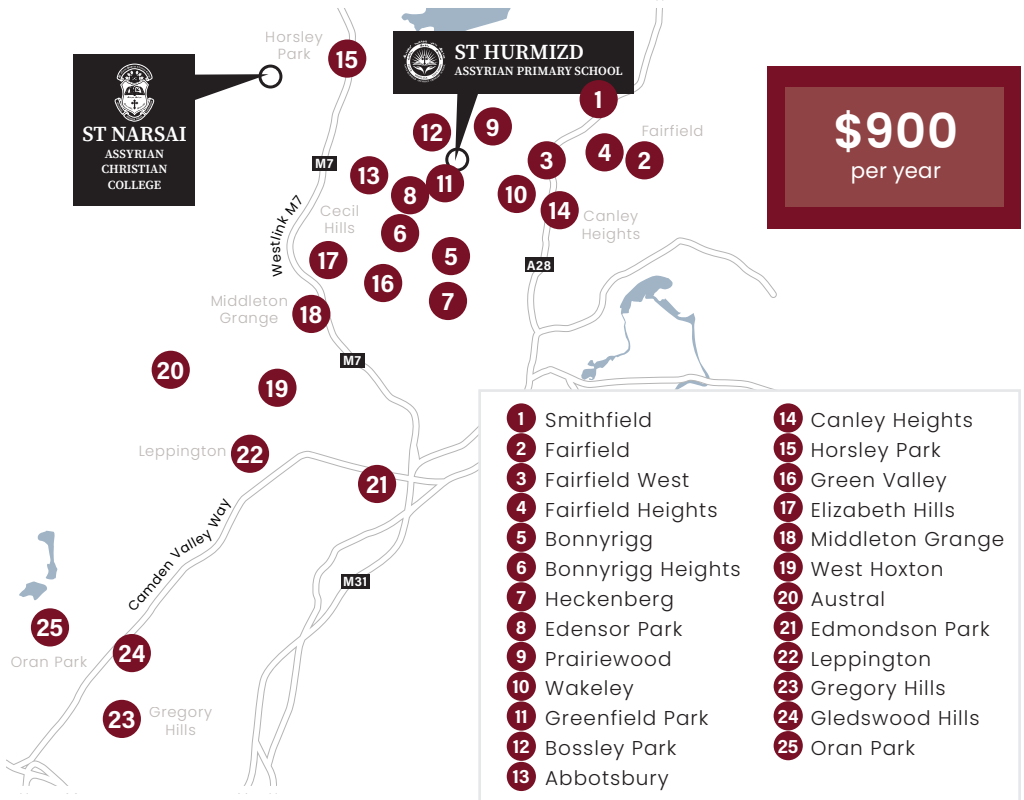

ST NARSAI ASSYRIAN CHRISTIAN COLLEGE

BUS SERVICE

Operating Now

Servicing suburbs within a 30km radius.

Reserve your seat today.

IN HIM WE GROW

Contact our office to find out more

Address 217 Horsley Road, Horsley Park NSW 2175